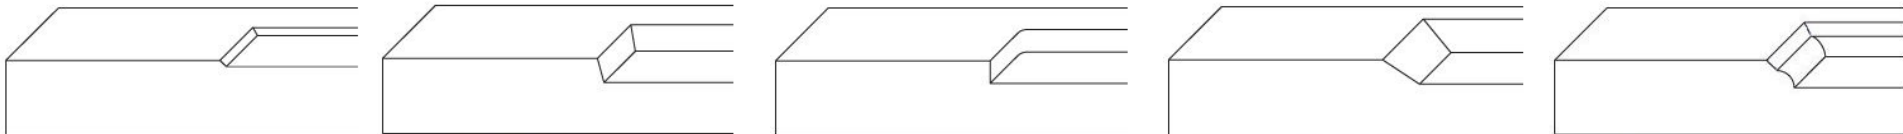

Style C-302

Style C-303

Style C-304

Style C-305

Deluxe Collection.

Double Sided 18mm White Satin Doors and Panels.

Style D-401

Style D-402