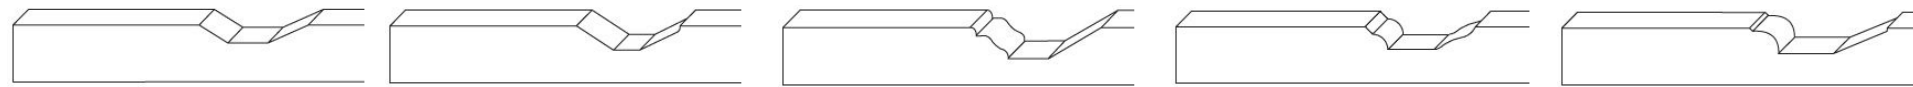

Charm Collection.

Double Sided 18mm White Satin Doors and Panels.

Style C-301