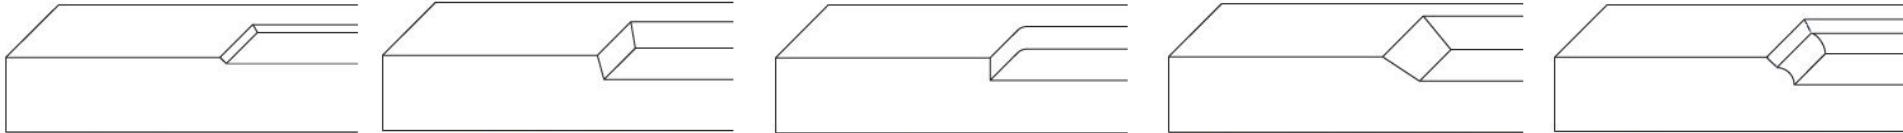

Deluxe Collection.

Double Sided 18mm White Satin Doors and Panels.

Style D-401